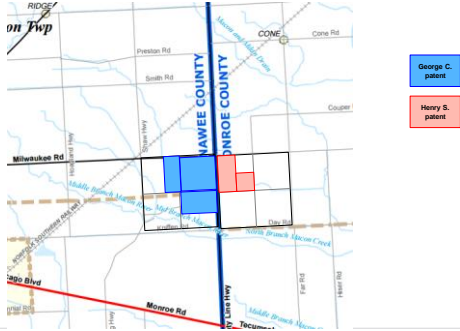

Add what notations you wish