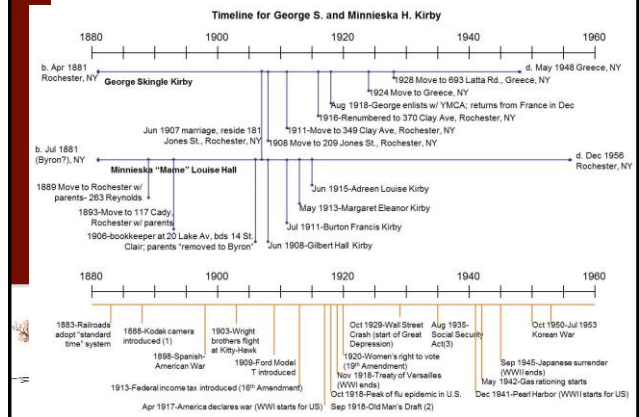

Not a map, but something else to do in PP