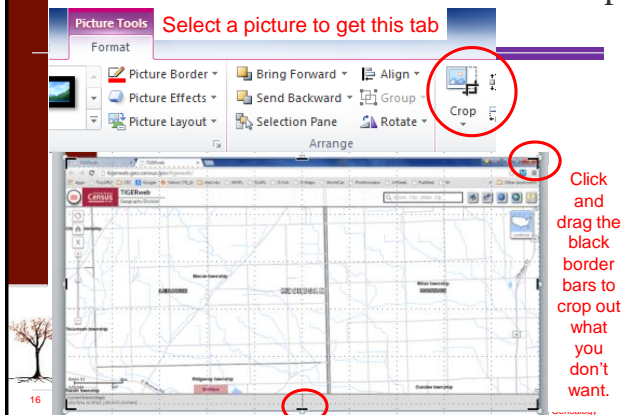

Use Picture Tools/Format Tab to Crop