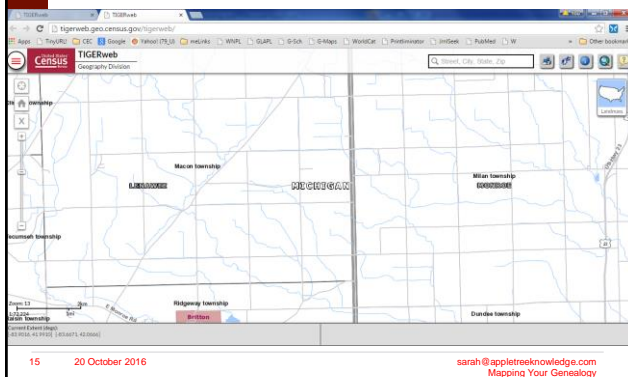

Sample Alt-Print Screen after resizing