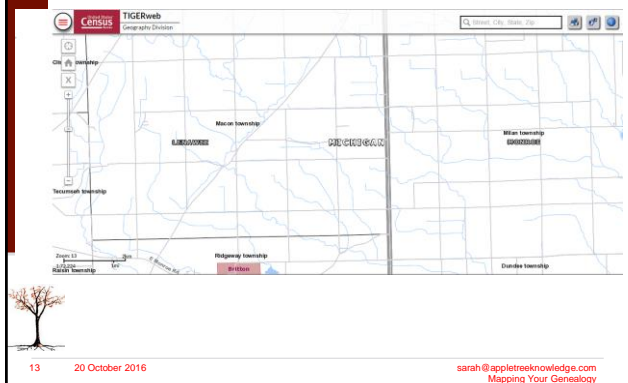

Sample Snip after resizing